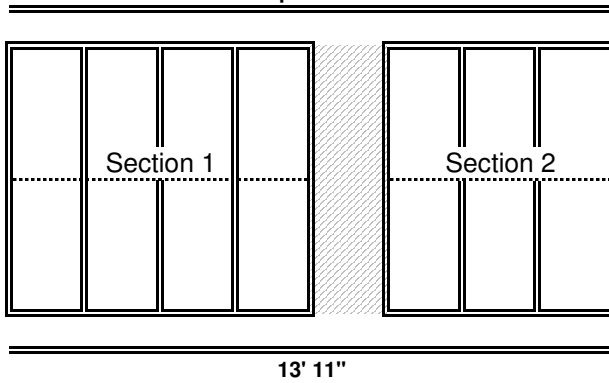

Ceiling Tiles

Top Header

- 15 2x4 94"
- 2 2x4 96"
- box 2 1/2" screws
- 8 4" ancor bolts
- box nails

8 feet

"Slat Board"

Showroom side

1/4" Masonite

Dressing room side